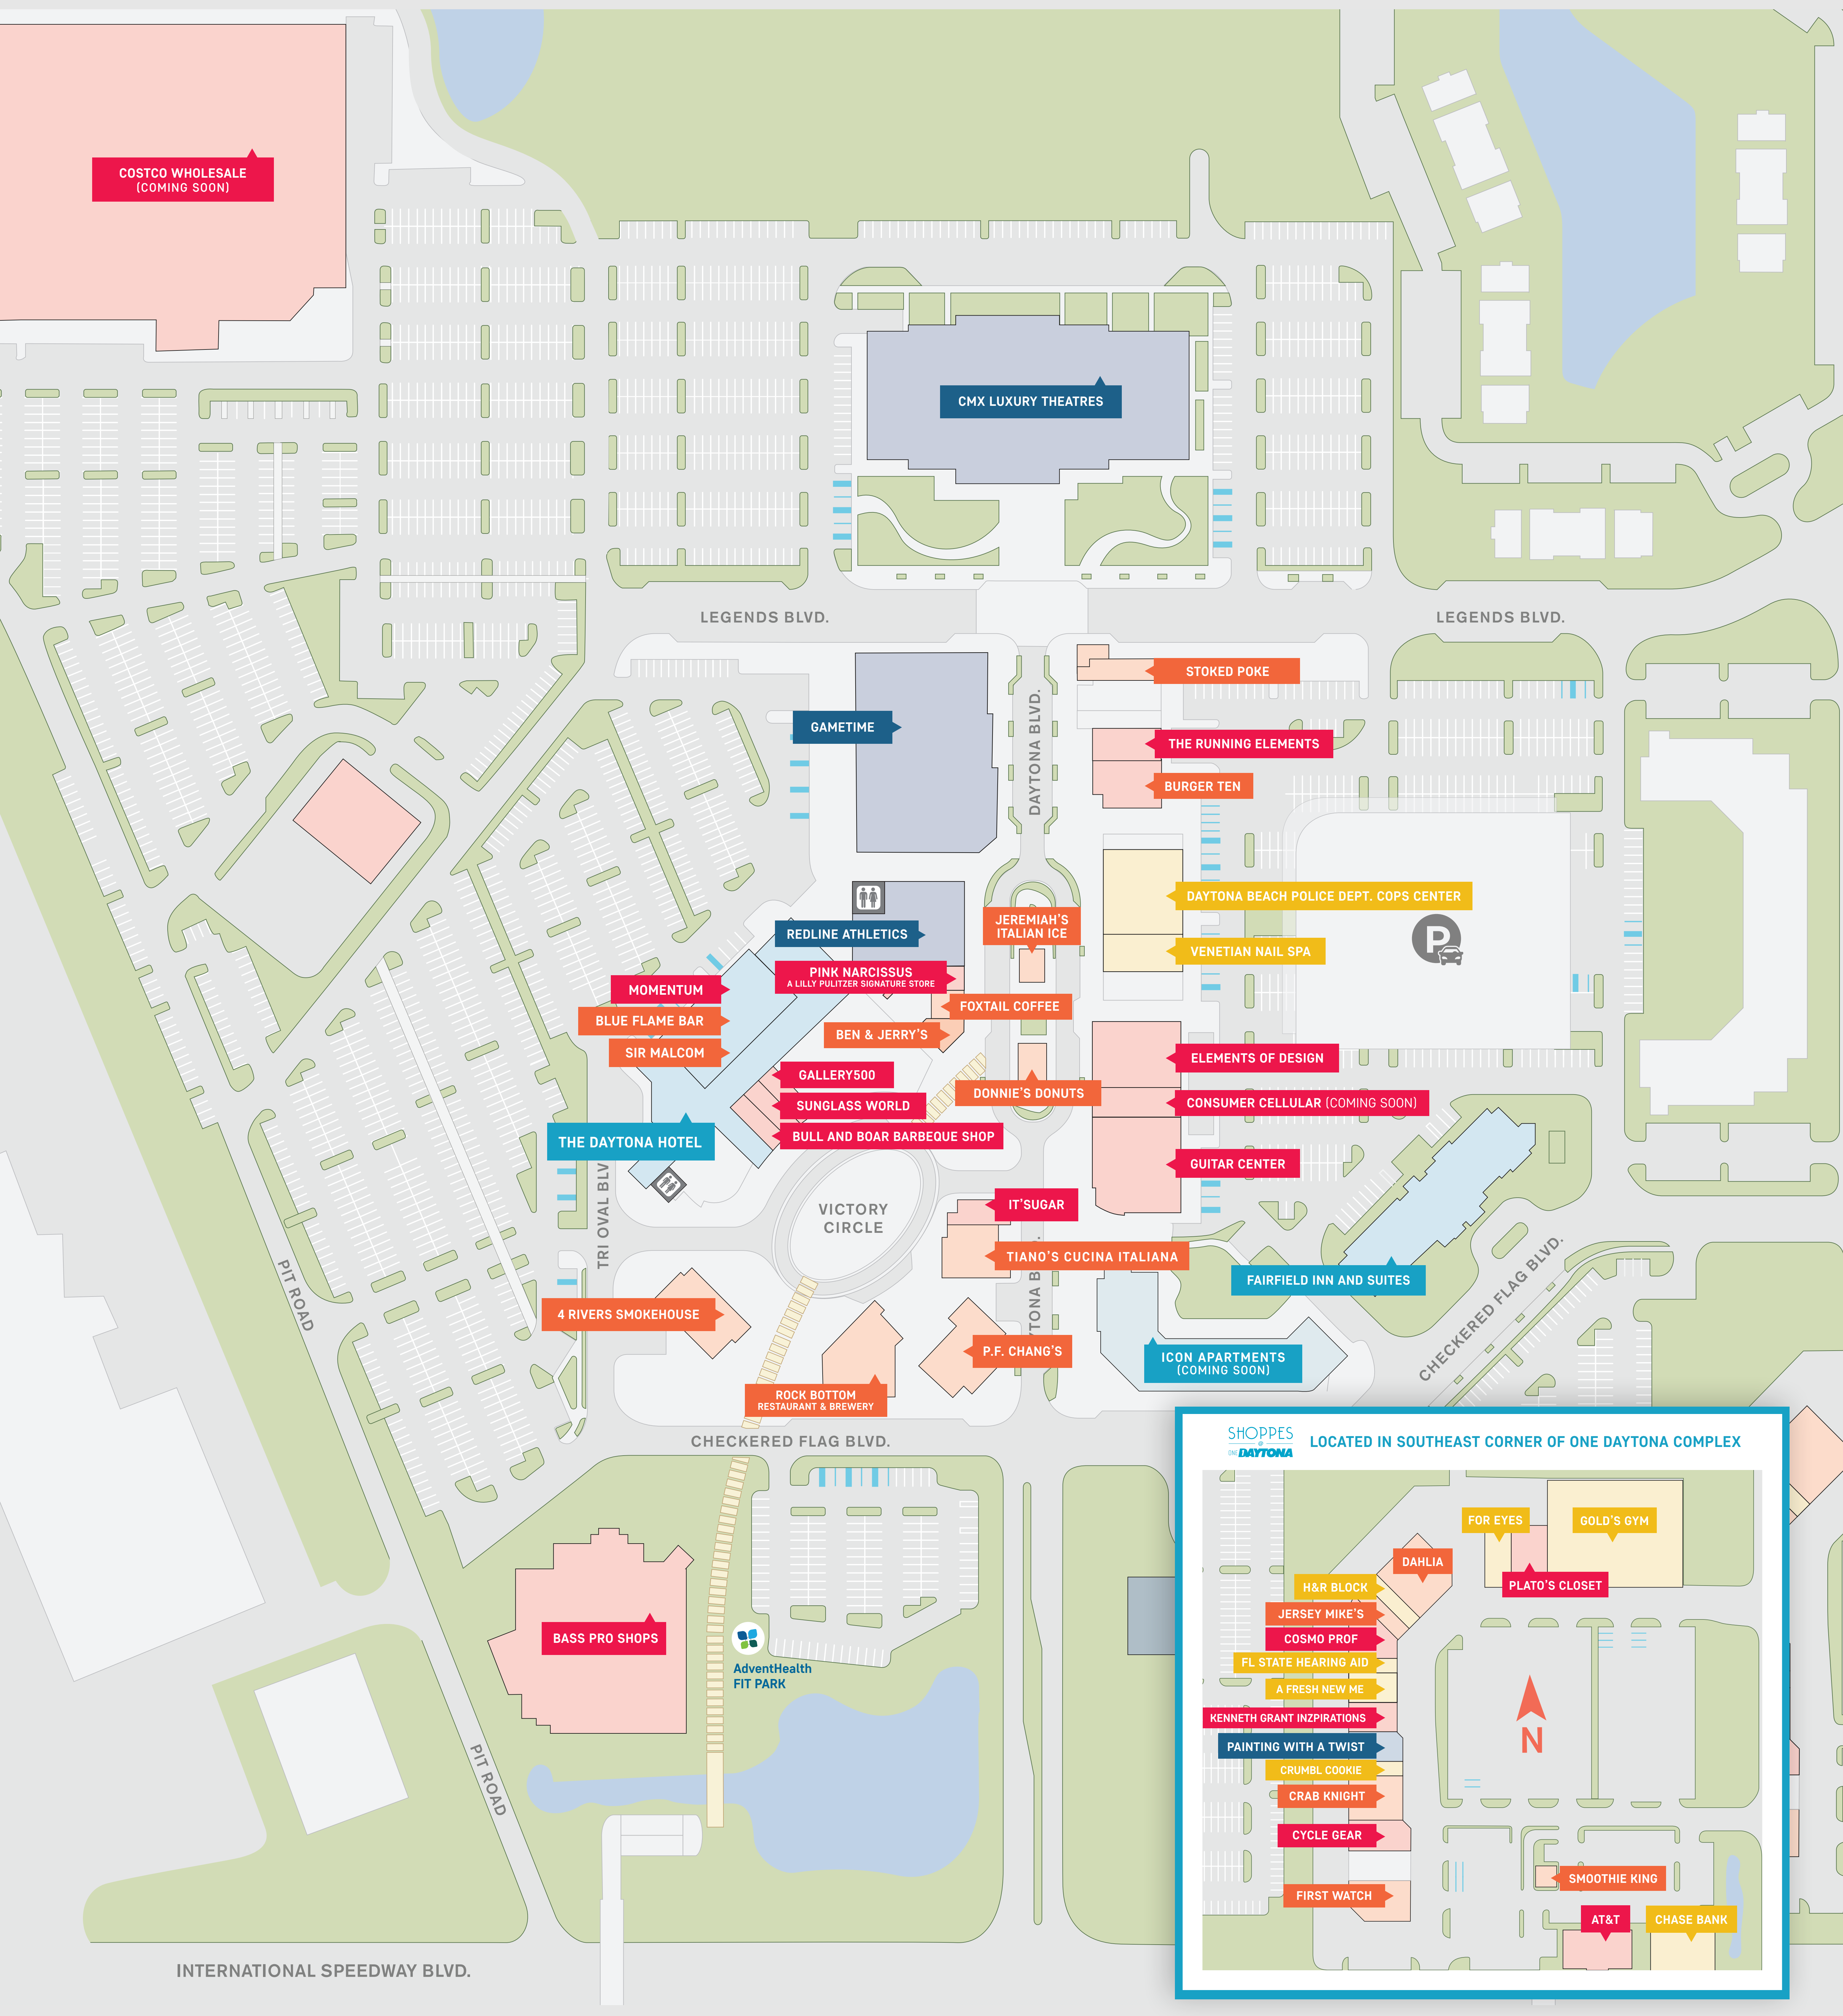

ONE DAYTONA

SHOPPES LOCATED IN SOUTHEAST CORNER OF ONE DAYTONA COMPLEX

- FOR EYES
- GOLD'S GYM
- PLATO'S CLOSET
- DAHLIA
- H&R BLOCK
- JERSEY MIKE'S
- COSMO PROF
- FL STATE HEARING AID
- A FRESH NEW ME
- KENNETH GRANT INZPIRATIONS
- PAINTING WITH A TWIST
- CRUMBL COOKIE
- CRAB KNIGHT
- CYCLE GEAR
- FIRST WATCH
- SMOOTHIE KING
- AT&T
- CHASE BANK

SHOPPING

DINING

HOTELS

ENTERTAINMENT

SERVICE